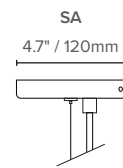

HELM CONO (LX-CN)

TYPE:

PHOTOMETRICS

LIGHT SOURCE SPECIFICATIONS

	AMBIENT LIGHT		TASK LIGHT
	MEDIUM	LARGE	MEDIUM/LARGE
Delivered Lumen Output	540 lm	480 lm	1169 lm
Wattage	10.8 W	10.8 W	10.8 W
Efficacy	49.9 lm/W	44.3 lm/W	108 lm/W
UGR	<6		
CRI	90+		
CCT	3000, 3500, 4000 K		

LUMINOUS INTENSITY DISTRIBUTION

DRIVER INFORMATION

DRIVER TYPE	SIZE	WATTS	OUTPUT	COMPLIANCE
10% dimming (110 - 277V)	MEDIUM / LARGE	14.5 W	22-42VDC	UL LISTED
1% dimming (DALI) (220 - 240V)	MEDIUM / LARGE	14.5 W	22-42VDC	CE, PS E, DALI

CANOPY INFORMATION

Please note power cord and canopy will always be supplied in black unless specified otherwise.

	UNV (North America)			GLOBAL	
	RD	CD	E26	RD	E27
SMALL	SA	CD9	SA	SB	SB
MEDIUM	SA	CD9	SA	SB	SB

Luxbox reserves the right to change the specification, material and colors at any time without notice. Standard warranty terms and conditions apply. All rights reserved © All dimensions and values on specification sheet are nominal. Colors are subject to lead times and variations across batches. Helm Cono product code LX-HH-CN. October 2024. LX-Cono-Spec-Sheet v4.3

LUXBOX USA INC × (P)+1 (415) 871 0448 × USA@LUXBOX.COM
LUXBOX PTY LTD × (P)+61 7 3257 2822 × INFO@LUXBOX.COM
WWW.LUXBOX.COM