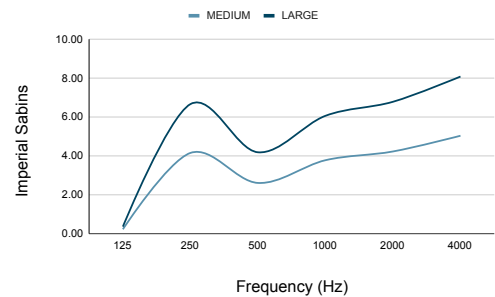

TYPE:

MATERIAL SPECIFICATIONS

COLOR FASTNESS TO LIGHT:	5 (ISO 105 - B02) 40 hours Class 4 (Slight fading or color change) ISO 105-B02-1994 Rating: 6-7
FIRE TEST:	AS1530 Part 3 / AS3837 / ISO5660 / UNI 9175 Classe 1 / EN 13501-1 / B(B-s1,d0) / ASTM E84(A,FSI:20,SDI:450)
ENVIRONMENTAL:	Renewable and Compostable. Non metallic dyestuffs.
SOUND ABSORPTION:	ISO 10534 Part 2

PRODUCT ACOUSTIC PROPERTIES

Testing and post analysis procedures were carried out in accordance with the references detailed below:

AS ISO 354-2006 (R2016)	Acoustics—Measurement of sound absorption in a reverberation room
AS ISO 11654—2002	Rating of sound absorption—Materials and systems
ASTM C423-17	Standard Test Method for Sound Absorption and Sound Absorption Coefficients by the Reverberation Room Method
ASTM E795-16	Standard Practices for Mounting Test Specimens During Sound Absorption Tests
ISO 20189	Screens, furniture and single objects intended for interior use – Rating of sound absorption and sound reduction of elements based on laboratory measurements.

Below you'll find the data for both sizes of this product in Imperial and Metric units. Please note we this data has been extrapolated from the results obtained in the testing of the Medium Helm pendant as we are using the same combination of materials in both products.

IMPERIAL SABINS

Frequency (Hz)	Sound Absorption Coefficient	MEDIUM (M)	LARGE (L)
125	0.03	0.22	0.36
250	0.64	4.15	6.65
500	0.40	2.60	4.18
1000	0.58	3.77	6.05
2000	0.65	4.22	6.77
4000	0.78	5.03	8.07

METRIC SABINS

Frequency (Hz)	Sound Absorption Coefficient	MEDIUM (M)	LARGE (L)
125	0.03	0.02	0.03
250	0.64	0.39	0.62
500	0.40	0.24	0.39
1000	0.58	0.35	0.56
2000	0.65	0.39	0.63
4000	0.78	0.47	0.75