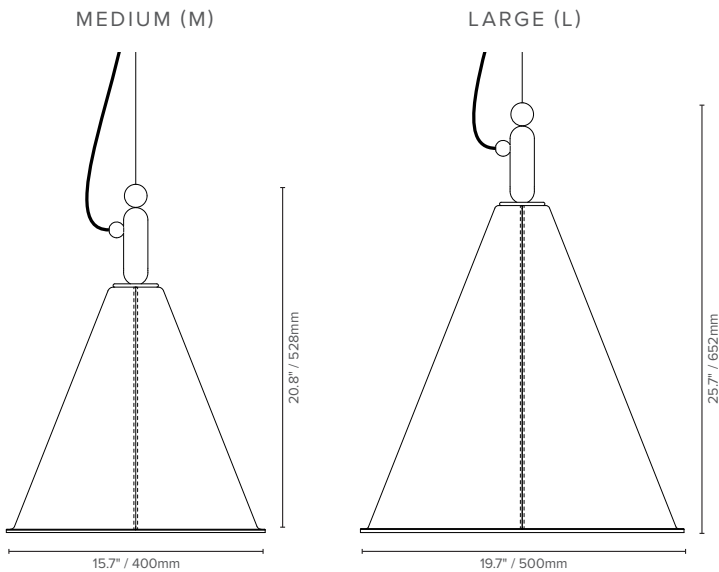

SIZE, OUTPUT AND WEIGHT

	AMBIENT LIGHT		TASK LIGHT
	MEDIUM	LARGE	MEDIUM/LARGE
Delivered Lumen Output	540 lm	480 lm	1169 lm
Wattage	10.8 W	10.8 W	10.8 W
Efficacy	49.9 lm/W	44.3 lm/W	108 lm/W
UGR	<6		
CRI	90+		
CCT	3000, 3500, 4000 K		

ORDER CODE

EXAMPLE: LX - CN - L - 3D - A35 - UNV - RD
(Luxbox Cono, Large (19.7" x 25.7" / 500 x 652mm), Wool option 3D, CCT 3500K, Universal 120-277V / 0-10V 10% dimming, Remote driver)

LX - CN	SIZE	SHADE COLOR	COLOR TEMP	DRIVER / DIMMING	DRIVER TYPE
CN	M Medium 15.7" x 20.8" (400 x 528mm)	Use color codes as shown	A30 Ambient Light 3000K	UNV 0 - 10V - 1% dimming (120-277V) <i>(North America only)</i>	CD Canopy concealed driver <i>(UNV/North America only)</i>
	A35 Ambient Light 3500K				
CN	L Large 19.7" x 25.7" (500 x 652mm)	Use color codes as shown	A40 Ambient Light 4000K	G 1% dimming DSI/DALI (220 - 240V)**	RD Remote driver <i>(UNV or G)</i>
	T30 Task Light 3000K				
			T35 Task Light 3500K		
			T40 Task Light 4000K		
			*E26 E26 Lamp holder - 120V AC <i>(North America only)</i>		
			*E27 E27 Lamp holder - 220-240V AC <i>(Global)</i>		

* Please note the globe or driver will not be supplied with the E26/E27 option for this fixture. | ** Global (G) dimming type is available with Remote driver (RD) only

Luxbox reserves the right to change the specification, material and colors at any time without notice. Standard warranty terms and conditions apply. All rights reserved © All dimensions and values on specification sheet are nominal. Colors are subject to lead times and variations across batches. Helm Cono product code LX-HH-CN. October 2024. LX-Cono-Spec-Sheet v4.3

LUXBOX USA INC × (P)+1 (415) 871 0448 × USA@LUXBOX.COM
LUXBOX PTY LTD × (P)+61 7 3257 2822 × INFO@LUXBOX.COM
WWW.LUXBOX.COM