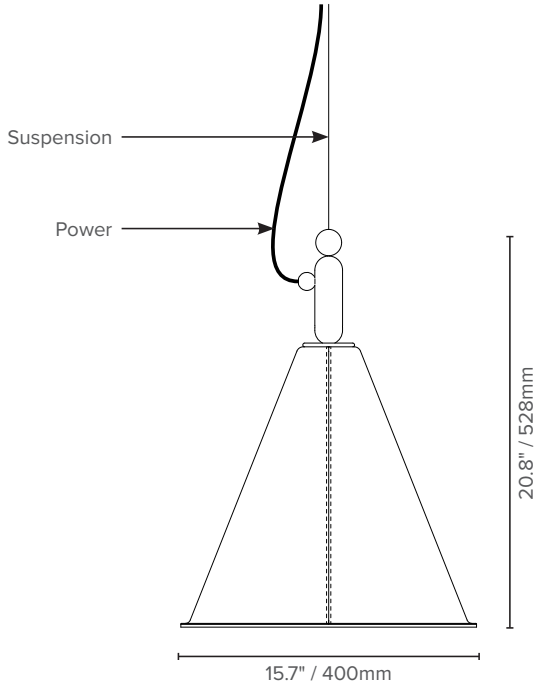

LUXBOX USA INC × (P)+1 (415) 871 0448 × USA@LUXBOX.COM
LUXBOX PTY LTD × (P)+61 7 3257 2822 × INFO@LUXBOX.COM
WWW.LUXBOX.COM

HELM

CONO (LX-CN)

TYPE:

PRODUCT DIMENSIONS

MEDIUM (M)

LARGE (L)

Luxbox reserves the right to change the specification, material and colors at any time without notice. Standard warranty terms and conditions apply. All rights reserved © All dimensions and values on specification sheet are nominal. Colors are subject to lead times and variations across batches. Helm Cono product code LX-HH-CN. October 2024. LX-Cono-Spec-Sheet v4.3