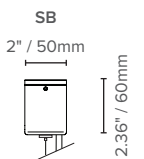

HELM CONO (LX-CN)

TYPE:

PHOTOMETRICS

LIGHT SOURCE SPECIFICATIONS

	AMBIENT LIGHT		TASK LIGHT
	MEDIUM	LARGE	MEDIUM/LARGE
Delivered Lumen Output	540 lm	480 lm	1169 lm
Wattage	10.8 W	10.8 W	10.8 W
Efficacy	49.9 lm/W	44.3 lm/W	108 lm/W
UGR	<6		
CRI	90+		
CCT	3000, 3500, 4000 K		

LUMINOUS INTENSITY DISTRIBUTION

DRIVER INFORMATION

DRIVER TYPE	SIZE	WATTS	OUTPUT	COMPLIANCE
10% dimming (110 - 277V)	MEDIUM / LARGE	14.5 W	22-42VDC	UL LISTED
1% dimming (DALI) (220 - 240V)	MEDIUM / LARGE	14.5 W	22-42VDC	CE, PS E, DALI

CANOPY INFORMATION

Please note power cord and canopy will always be supplied in black unless specified otherwise.

	UNV (North America)			GLOBAL	
	RD	CD	E26	RD	E27
SMALL	SA	CD9	SA	SB	SB
MEDIUM	SA	CD9	SA	SB	SB

Luxbox reserves the right to change the specification, material and colors at any time without notice. Standard warranty terms and conditions apply. All rights reserved © All dimensions and values on specification sheet are nominal. Colors are subject to lead times and variations across batches. Helm Cono product code LX-HH-CN. October 2024. LX-Cono-Spec-Sheet v4.3

LUXBOX USA INC × (P)+1 (415) 871 0448 × USA@LUXBOX.COM
LUXBOX PTY LTD × (P)+61 7 3257 2822 × INFO@LUXBOX.COM
WWW.LUXBOX.COM