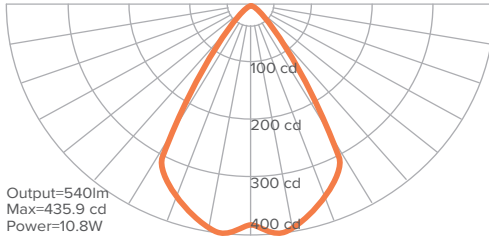

LUMINOUS INTENSITY DISTRIBUTION

MEDIUM AMBIENT