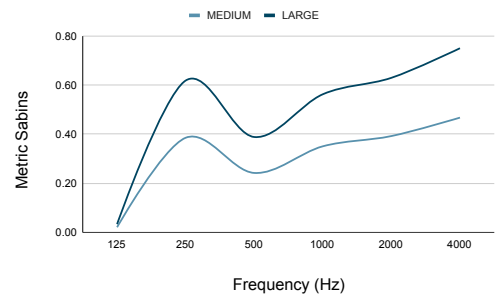

METRIC SABINS

Frequency (Hz)	Sound Absorption Coefficient	MEDIUM (M)	LARGE (L)
125	0.03	0.02	0.03
250	0.64	0.39	0.62
500	0.40	0.24	0.39
1000	0.58	0.35	0.56
2000	0.65	0.39	0.63
4000	0.78	0.47	0.75