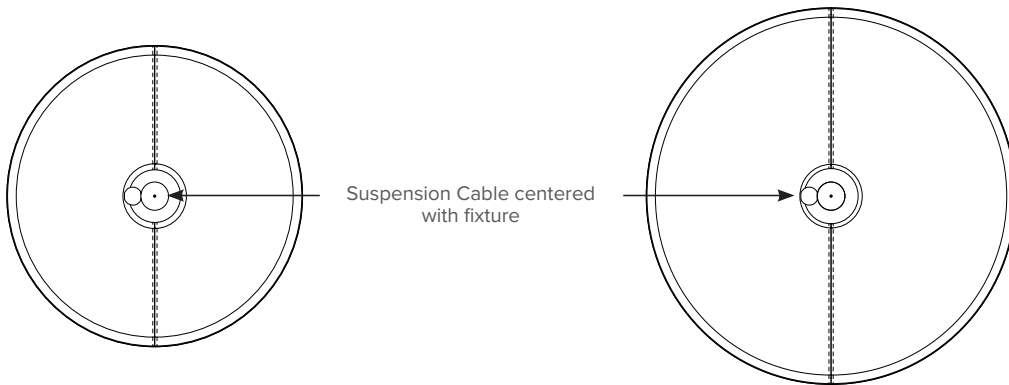

LUXBOX USA INC × (P)+1 (415) 871 0448 × USA@LUXBOX.COM
LUXBOX PTY LTD × (P)+61 7 3257 2822 × INFO@LUXBOX.COM
WWW.LUXBOX.COM

HELM

CONO (LX-CN)

TYPE:

PRODUCT DIMENSIONS

MEDIUM (M)

LARGE (L)

Luxbox reserves the right to change the specification, material and colors at any time without notice. Standard warranty terms and conditions apply. All rights reserved © All dimensions and values on specification sheet are nominal. Colors are subject to lead times and variations across batches. Helm Cono product code LX-HH-CN. October 2024. LX-Cono-Spec-Sheet v4.3