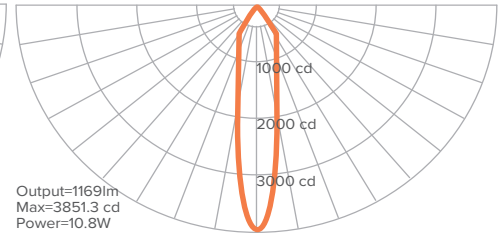

MEDIUM/LARGE TASK

DRIVER INFORMATION

DRIVER TYPE	SIZE	WATTS	OUTPUT	COMPLIANCE
10% dimming (110 - 277V)	MEDIUM / LARGE	14.5 W	22-42VDC	UL LISTED
1% dimming (DALI) (220 - 240V)	MEDIUM / LARGE	14.5 W	22-42VDC	CE, PS E, DALI

CANOPY INFORMATION

Please note power cord and canopy will always be supplied in black unless specified otherwise.

	UNV (North America)			GLOBAL	
	RD	CD	E26	RD	E27
SMALL	SA	CD9	SA	SB	SB
MEDIUM	SA	CD9	SA	SB	SB

Luxbox reserves the right to change the specification, material and colors at any time without notice. Standard warranty terms and conditions apply. All rights reserved © All dimensions and values on specification sheet are nominal. Colors are subject to lead times and variations across batches. Helm Cono product code LX-HH-CN. October 2024. LX-Cono-Spec-Sheet v4.3

LUXBOX USA INC × (P)+1 (415) 871 0448 × USA@LUXBOX.COM
LUXBOX PTY LTD × (P)+61 7 3257 2822 × INFO@LUXBOX.COM
WWW.LUXBOX.COM