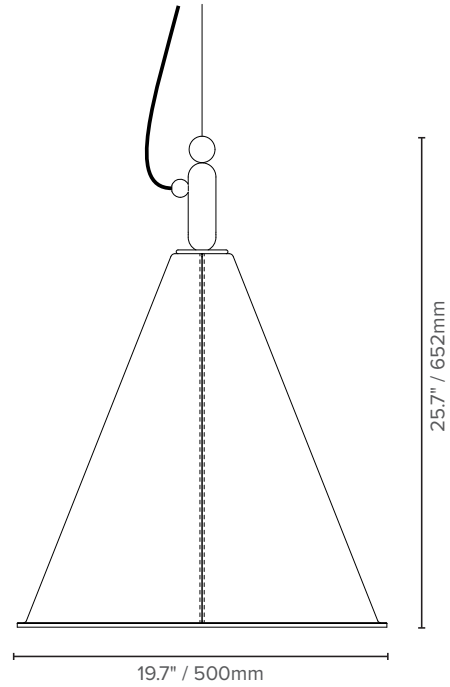

NRC	0.6
SAA	0.58
aw	0.60
SAC	C

Luxbox reserves the right to change the specification, material and colors at any time without notice. Standard warranty terms and conditions apply. All rights reserved © All dimensions and values on specification sheet are nominal. Colors are subject to lead times and variations across batches. Helm Cono product code LX-HH-CN. October 2024. LX-Cono-Spec-Sheet v4.3

LUXBOX USA INC × (P)+1 (415) 871 0448 × USA@LUXBOX.COM
LUXBOX PTY LTD × (P)+61 7 3257 2822 × INFO@LUXBOX.COM
WWW.LUXBOX.COM

HELM

CONO (LX-CN)

TYPE:

PRODUCT DIMENSIONS

MEDIUM (M)

LARGE (L)

Luxbox reserves the right to change the specification, material and colors at any time without notice. Standard warranty terms and conditions apply. All rights reserved © All dimensions and values on specification sheet are nominal. Colors are subject to lead times and variations across batches. Helm Cono product code LX-HH-CN. October 2024. LX-Cono-Spec-Sheet v4.3