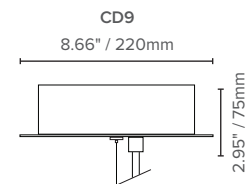

HELM CONO (LX-CN)

TYPE:

PHOTOMETRICS

LIGHT SOURCE SPECIFICATIONS

	AMBIENT LIGHT		TASK LIGHT
	MEDIUM	LARGE	MEDIUM/LARGE
Delivered Lumen Output	540 lm	480 lm	1169 lm
Wattage	10.8 W	10.8 W	10.8 W
Efficacy	49.9 lm/W	44.3 lm/W	108 lm/W
UGR	<6		
CRI	90+		
CCT	3000, 3500, 4000 K		

LUMINOUS INTENSITY DISTRIBUTION

DRIVER INFORMATION

DRIVER TYPE	SIZE	WATTS	OUTPUT	COMPLIANCE
10% dimming (110 - 277V)	MEDIUM / LARGE	14.5 W	22-42VDC	UL LISTED
1% dimming (DALI) (220 - 240V)	MEDIUM / LARGE	14.5 W	22-42VDC	CE, PS E, DALI

CANOPY INFORMATION

Please note power cord and canopy will always be supplied in black unless specified otherwise.

	UNV (North America)			GLOBAL	
	RD	CD	E26	RD	E27
SMALL	SA	CD9	SA	SB	SB
MEDIUM	SA	CD9	SA	SB	SB

Luxbox reserves the right to change the specification, material and colors at any time without notice. Standard warranty terms and conditions apply. All rights reserved © All dimensions and values on specification sheet are nominal. Colors are subject to lead times and variations across batches. Helm Cono product code LX-HH-CN. October 2024. LX-Cono-Spec-Sheet v4.3

LUXBOX USA INC × (P)+1 (415) 871 0448 × USA@LUXBOX.COM
LUXBOX PTY LTD × (P)+61 7 3257 2822 × INFO@LUXBOX.COM
WWW.LUXBOX.COM