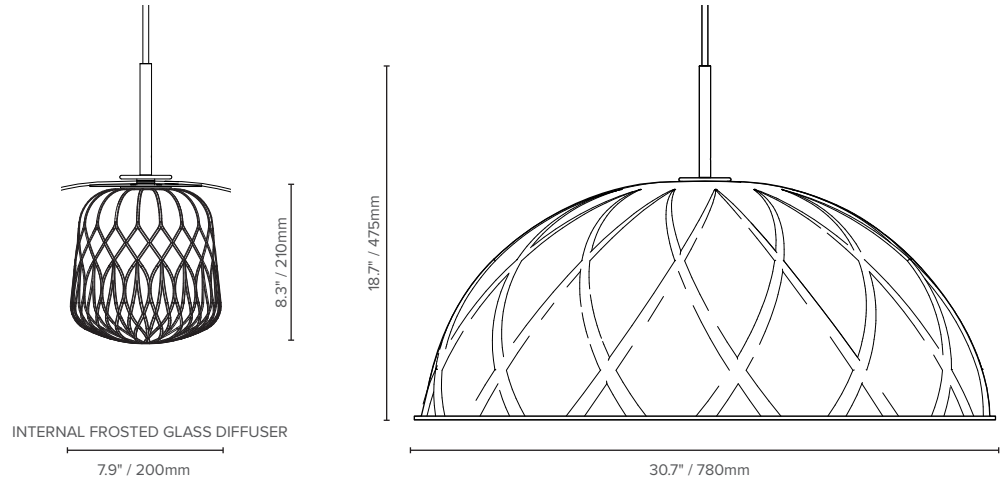

GEORGINA (LX-GE)

TYPE:

KEY FEATURES

- Complete noise-absorbing materials for enhanced acoustics
- Intricate glass diffuser for additional aesthetics
- Subtle raised detailing on thermo-formed light grey PET felt
- A minimalistic design that blends seamlessly into existing design features
- Thermo-formed felt shell manufactured from recycled plastics
- Height adjustable 9' / 3m suspension cables and Black woven power cable
- IES photometric files available

ORDER CODE

EXAMPLE: LX - GE - M - FG - 30 - RD

(Luxxbox Georgina, Medium - 30.7" / 780mm x 475 mm, Silver Grey (SG), 3000K, RD)

LX - GE	SIZE		*SHADE COLOR	COLOR TEMP		DRIVER / DIMMING		DRIVER TYPE	
GE	M	30.7" / 780mm x 475 mm	SG - Silver Grey	30	3000K	UNV	0 - 10V - 1% dimming (120-277V) (North America only)	CD	Canopy concealed driver (UNV/North America only)
				35	3500K				
				40	4000K				
				E26	E26 Lamp holder - 120V AC (North America only)				
				E27	E27 Lamp holder - 220-240V AC (Global)				
						G	1% dimming DSI/DALI (220 - 240V)**	RD	Remote driver (UNV or G)