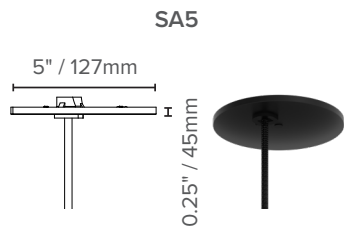

NRC	0.6
SAA	0.58
AW	0.60
SAC	C

Luxxbox reserves the right to change the specification, material and colors at any time without notice. Standard warranty terms and conditions apply. All rights reserved © All dimensions and values on specification sheet are nominal. Colors are subject to lead times and variations across batches. Helm Georgina product code LX-HH-GE. October 2024. LX-Georgina-Spec-Sheet-v3.3

HELM AC

GEORGINA (LX-GE)

TYPE:

PRODUCT DIMENSIONS

The linework shown for the intricate pattern of the shade is for visualisation purpose only. Actual embossing on the finished product has a smooth transition as shown in product images.

CANOPY INFORMATION

Please note power cord and canopy will always be supplied in black unless specified otherwise.

PRODUCT	SIZE	OUTPUT	UNIVERSAL (NORTH AMERICA)			GLOBAL	
			RD	CD	E26	RD	E27
LX-GE	ALL SIZES	D	SA5	CD5	SA5	SA5	SB1