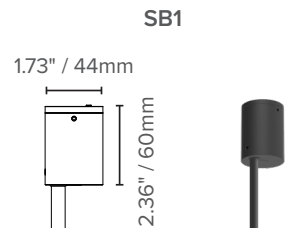

NRC	0.6
SAA	0.58
AW	0.60
SAC	C

Luxxbox reserves the right to change the specification, material and colors at any time without notice. Standard warranty terms and conditions apply. All rights reserved © All dimensions and values on specification sheet are nominal. Colors are subject to lead times and variations across batches. Helm Georgina product code LX-HH-GE. October 2024. LX-Georgina-Spec-Sheet-v3.3

HELM AC

GEORGINA (LX-GE)

TYPE:

PRODUCT DIMENSIONS

The linework shown for the intricate pattern of the shade is for visualisation purpose only. Actual embossing on the finished product has a smooth transition as shown in product images.

CANOPY INFORMATION

Please note power cord and canopy will always be supplied in black unless specified otherwise.

PRODUCT	SIZE	OUTPUT	UNIVERSAL (NORTH AMERICA)			GLOBAL	
			RD	CD	E26	RD	E27
LX-GE	ALL SIZES	D	SA5	CD5	SA5	SA5	SB1