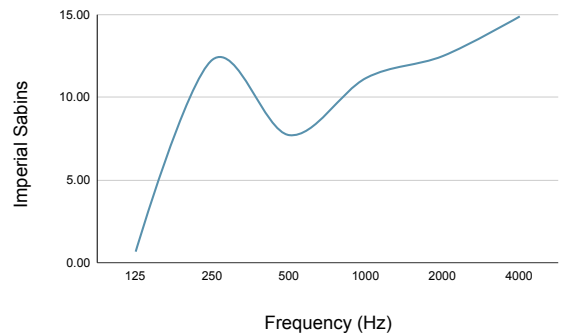

TYPE:

PRODUCT ACOUSTIC PROPERTIES

Testing and post analysis procedures were carried out in accordance with the references detailed below:

AS ISO 354-2006 (R2016)	Acoustics—Measurement of sound absorption in a reverberation room
AS ISO 11654—2002	Rating of sound absorption—Materials and systems
ASTM C423-17	Standard Test Method for Sound Absorption and Sound Absorption Coefficients by the Reverberation Room Method
ASTM E795-16	Standard Practices for Mounting Test Specimens During Sound Absorption Tests
ISO 20189	Screens, furniture and single objects intended for interior use – Rating of sound absorption and sound reduction of elements based on laboratory measurements.

Below you'll find the data for both sizes of this product in Imperial and Metric units. Please note we this data has been extrapolated from the results obtained in the testing of the Helm pendant as we are using the same combination of materials in both products.

IMPERIAL SABINS

FREQUENCY (HZ)	SOUND ABSORPTION COEFFICIENT	MEDIUM (M)
125	0.03	0.67
250	0.64	12.28
500	0.40	7.72
1000	0.58	11.17
2000	0.65	12.50
4000	0.78	14.90

METRIC SABINS

FREQUENCY (HZ)	SOUND ABSORPTION COEFFICIENT	MEDIUM (M)
125	0.03	0.06
250	0.64	1.14
500	0.40	0.72
1000	0.58	1.04
2000	0.65	1.16
4000	0.78	1.38