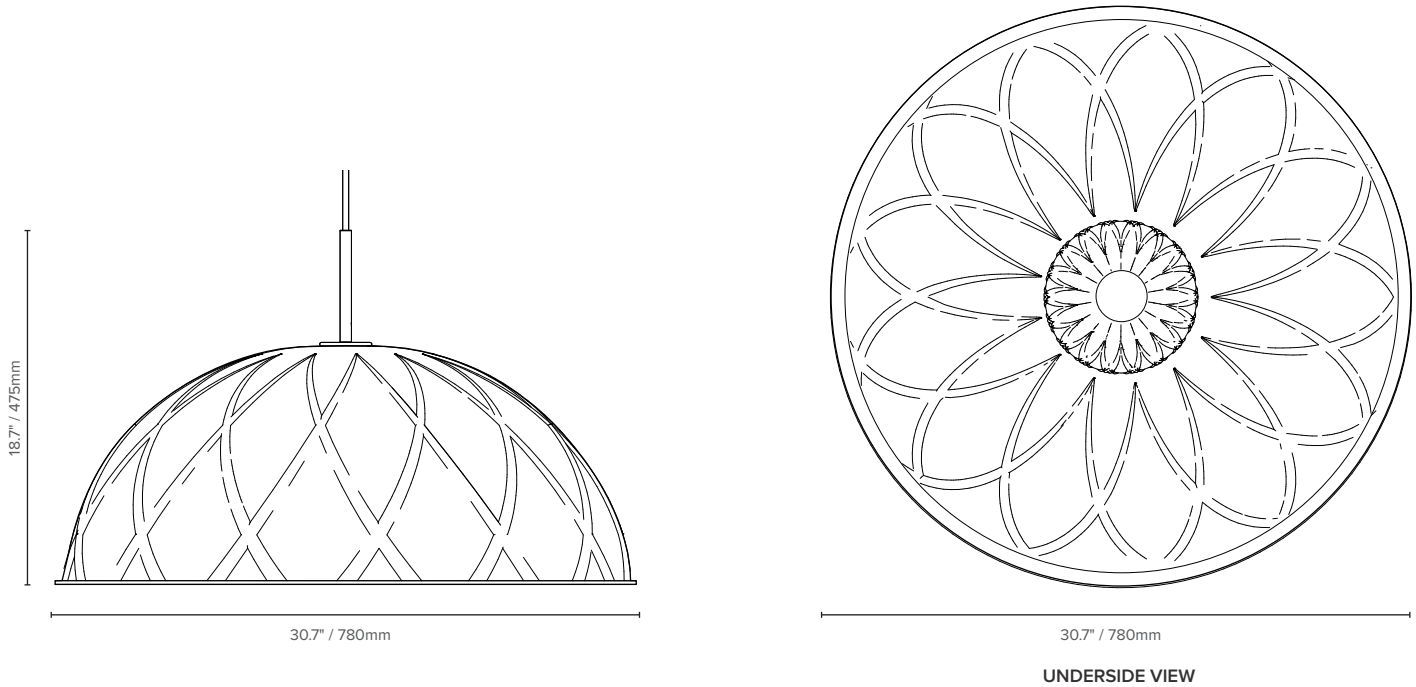

NRC	0.6
SAA	0.58
AW	0.60
SAC	C

Luxxbox reserves the right to change the specification, material and colors at any time without notice. Standard warranty terms and conditions apply. All rights reserved © All dimensions and values on specification sheet are nominal. Colors are subject to lead times and variations across batches. Helm Georgina product code LX-HH-GE. October 2024. LX-Georgina-Spec-Sheet-v3.3

HELM AC

GEORGINA (LX-GE)

TYPE:

PRODUCT DIMENSIONS

The linework shown for the intricate pattern of the shade is for visualisation purpose only. Actual embossing on the finished product has a smooth transition as shown in product images.