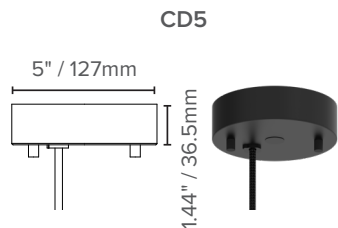

NRC	0.6
SAA	0.58
AW	0.60
SAC	C

Luxxbox reserves the right to change the specification, material and colors at any time without notice. Standard warranty terms and conditions apply. All rights reserved © All dimensions and values on specification sheet are nominal. Colors are subject to lead times and variations across batches. Helm Georgina product code LX-HH-GE. October 2024. LX-Georgina-Spec-Sheet-v3.3

HELM AC

GEORGINA (LX-GE)

TYPE:

PRODUCT DIMENSIONS

The linework shown for the intricate pattern of the shade is for visualisation purpose only. Actual embossing on the finished product has a smooth transition as shown in product images.

CANOPY INFORMATION

Please note power cord and canopy will always be supplied in black unless specified otherwise.

PRODUCT	SIZE	OUTPUT	UNIVERSAL (NORTH AMERICA)			GLOBAL	
			RD	CD	E26	RD	E27
LX-GE	ALL SIZES	D	SA5	CD5	SA5	SA5	SB1