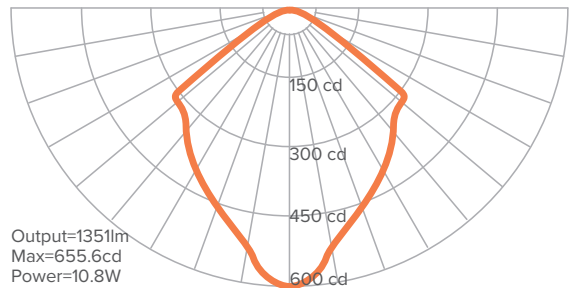

LUMINOUS INTENSITY DISTRIBUTION