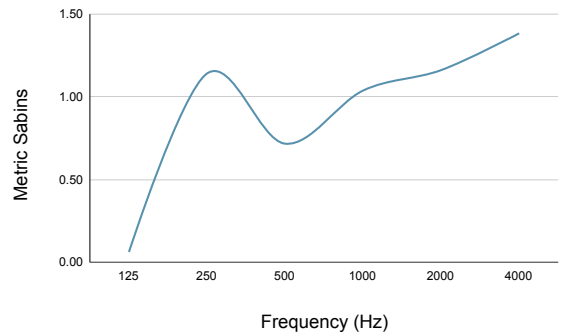

METRIC SABINS

FREQUENCY (HZ)	SOUND ABSORPTION COEFFICIENT	MEDIUM (M)
125	0.03	0.06
250	0.64	1.14
500	0.40	0.72
1000	0.58	1.04
2000	0.65	1.16
4000	0.78	1.38