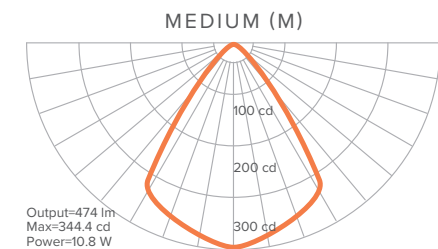

## SIZE AND OUTPUT

SMALL (S)

MEDIUM (M)

## LUMINOUS INTENSITY DISTRIBUTION

	SMALL	MEDIUM
Delivered Lumen Output	541 lm	474 lm
Wattage	10.8 W	10.8 W
Efficacy	50 lm/W	43.8 lm/W
UGR	<12.7	<8.8
CRI	90+	
CCT	3000, 3500, 4000 K	