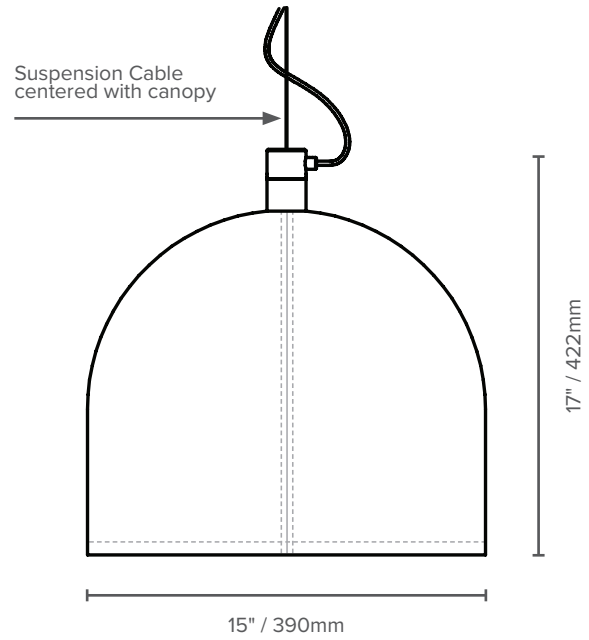

## PRODUCT DIMENSIONS

SMALL (S)

MEDIUM (M)

Luxxbox reserves the right to change the specification, material and colors at any time without notice. Standard warranty terms and conditions apply. All rights reserved © All dimensions and values on specification sheet are nominal. October 2024. LX-Helm-AC-Spec-Sheet-v6.3