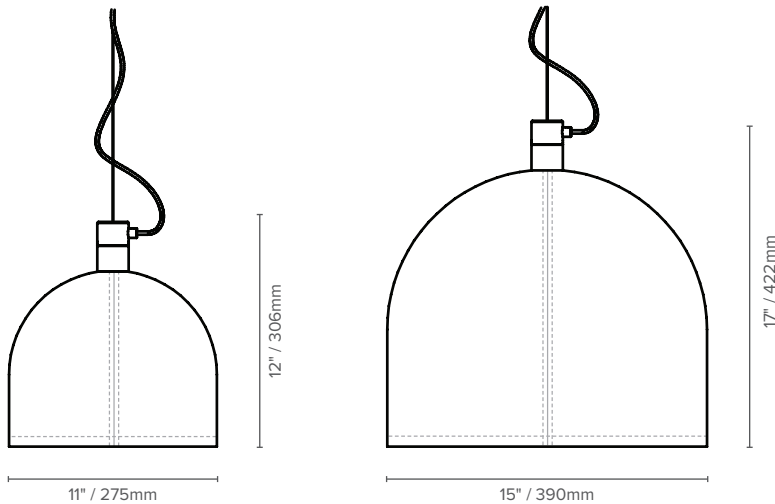

SIZE AND OUTPUT

SMALL (S)

MEDIUM (M)