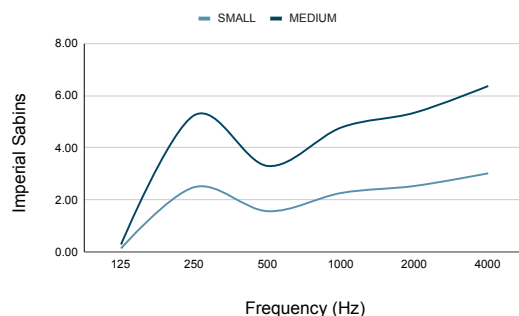

PRODUCT ACOUSTIC PROPERTIES

Testing and post analysis procedures were carried out in accordance with the references detailed below:

AS ISO 354-2006 (R2016)	Acoustics—Measurement of sound absorption in a reverberation room
AS ISO 11654—2002	Rating of sound absorption—Materials and systems
ASTM C423-17	Standard Test Method for Sound Absorption and Sound Absorption Coefficients by the Reverberation Room Method
ASTM E795-16	Standard Practices for Mounting Test Specimens During Sound Absorption Tests
ISO 20189	Screens, furniture and single objects intended for interior use – Rating of sound absorption and sound reduction of elements based on laboratory measurements.

Below you'll find the data for both sizes of this product in Imperial and Metric units. Please note we only tested the Medium size of this product. The data for the Small size has been extrapolated from the results obtained in the testing of the Medium size pendant.

IMPERIAL SABINS	Frequency (Hz)	Sound Absorption Coefficient	SMALL (S)	MEDIUM (M)
	125	0.16	0.62	1.31
	250	0.64	2.49	5.25
	500	0.40	1.56	3.30
	1000	0.58	2.26	4.78
	2000	0.65	2.53	5.34
	4000	0.78	3.02	6.37

METRIC SABINS	Frequency (Hz)	Sound Absorption Coefficient	SMALL (S)	MEDIUM (M)
	125	0.16	0.06	0.12
	250	0.64	0.23	0.49
	500	0.40	0.15	0.31
	1000	0.58	0.21	0.44
	2000	0.65	0.24	0.50
	4000	0.78	0.28	0.59

The Sabin data shown above is in accordance with the latest International Standards for the rating of sound absorption and reduction. This is different from the classic methodology, which includes the calculation of the Noise Reduction Coefficient (NRC), the Sound Absorption Average (SAA), the Weighted Sound Absorption Coefficient (**aw**) and the Sound Absorption Class (SAC). However, to make it easier to compare against other products, we are including that information on the table on the right, which was calculated using the Largest Single Face method. Fully detailed test reports are available upon request.

NRC	0.6
SAA	0.58
aw	0.60
SAC	C

Luxbox reserves the right to change the specification, material and colors at any time without notice. Standard warranty terms and conditions apply. All rights reserved © All dimensions and values on specification sheet are nominal. October 2024. LX-Helm-AC-Spec-Sheet-v6.3

LUXBOX USA INC × (P)+1 (415) 871 0448 × USA@LUXBOX.COM
LUXBOX PTY LTD × (P)+61 7 3257 2822 × INFO@LUXBOX.COM
WWW.LUXBOX.COM