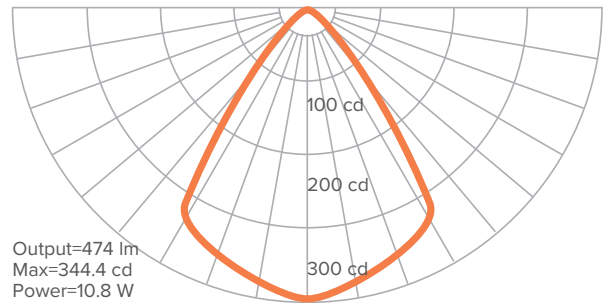

## PHOTOMETRICS

### LIGHT SOURCE SPECIFICATIONS

	SMALL	MEDIUM
Delivered Lumen Output	541 lm	474 lm
Wattage	10.8 W	10.8 W
Efficacy	50 lm/W	43.8 lm/W
UGR	<12.7	<8.8
CRI	90+	
CCT	3000, 3500, 4000 K	

### LUMINOUS INTENSITY DISTRIBUTION

SMALL (S)

MEDIUM (M)