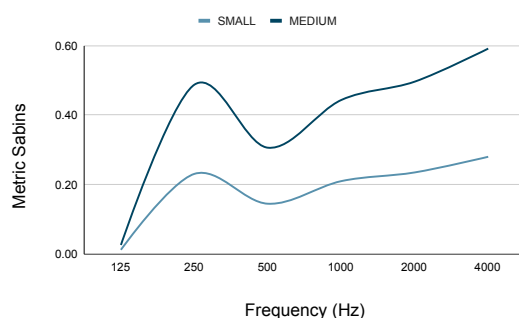

PRODUCT ACOUSTIC PROPERTIES

Testing and post analysis procedures were carried out in accordance with the references detailed below:

AS ISO 354-2006 (R2016)	Acoustics—Measurement of sound absorption in a reverberation room
AS ISO 11654—2002	Rating of sound absorption—Materials and systems
ASTM C423-17	Standard Test Method for Sound Absorption and Sound Absorption Coefficients by the Reverberation Room Method
ASTM E795-16	Standard Practices for Mounting Test Specimens During Sound Absorption Tests
ISO 20189	Screens, furniture and single objects intended for interior use – Rating of sound absorption and sound reduction of elements based on laboratory measurements.

Below you'll find the data for both sizes of this product in Imperial and Metric units. Please note we only tested the Medium size of this product. The data for the Small size has been extrapolated from the results obtained in the testing of the Medium size pendant.

IMPERIAL SABINS	Frequency (Hz)	Sound Absorption Coefficient	SMALL (S)	MEDIUM (M)
	125	0.16	0.62	1.31
	250	0.64	2.49	5.25
	500	0.40	1.56	3.30
	1000	0.58	2.26	4.78
	2000	0.65	2.53	5.34
	4000	0.78	3.02	6.37

METRIC SABINS	Frequency (Hz)	Sound Absorption Coefficient	SMALL (S)	MEDIUM (M)
	125	0.16	0.06	0.12
	250	0.64	0.23	0.49
	500	0.40	0.15	0.31
	1000	0.58	0.21	0.44
	2000	0.65	0.24	0.50
	4000	0.78	0.28	0.59

The Sabin data shown above is in accordance with the latest International Standards for the rating of sound absorption and reduction. This is different from the classic methodology, which includes the calculation of the Noise Reduction Coefficient (NRC), the Sound Absorption Average (SAA), the Weighted Sound Absorption Coefficient (**aw**) and the Sound Absorption Class (SAC). However, to make it easier to compare against other products, we are including that information on the table on the right, which was calculated using the Largest Single Face method. Fully detailed test reports are available upon request.

NRC	0.6
SAA	0.58
aw	0.60
SAC	C

Luxbox reserves the right to change the specification, material and colors at any time without notice. Standard warranty terms and conditions apply. All rights reserved © All dimensions and values on specification sheet are nominal. October 2024. LX-Helm-AC-Spec-Sheet-v6.3

LUXBOX USA INC × (P)+1 (415) 871 0448 × USA@LUXBOX.COM
LUXBOX PTY LTD × (P)+61 7 3257 2822 × INFO@LUXBOX.COM
WWW.LUXBOX.COM