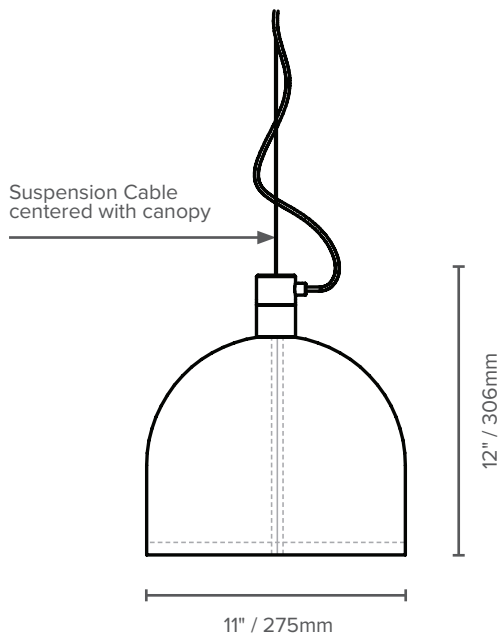

NRC	0.6
SAA	0.58
aw	0.60
SAC	C

Luxbox reserves the right to change the specification, material and colors at any time without notice. Standard warranty terms and conditions apply. All rights reserved © All dimensions and values on specification sheet are nominal. October 2024. LX-Helm-AC-Spec-Sheet-v6.3

## PRODUCT DIMENSIONS

SMALL (S)

MEDIUM (M)

Luxxbox reserves the right to change the specification, material and colors at any time without notice. Standard warranty terms and conditions apply. All rights reserved © All dimensions and values on specification sheet are nominal. October 2024. LX-Helm-AC-Spec-Sheet-v6.3