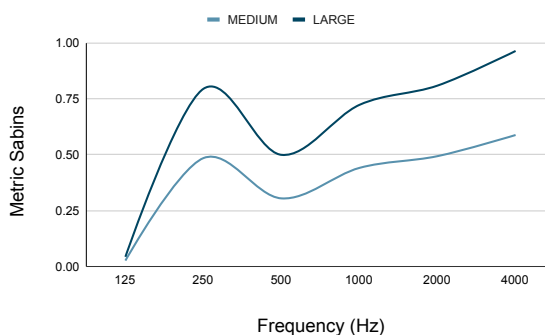

METRIC SABINS

Frequency (Hz)	Sound Absorption Coefficient	MEDIUM (M)	LARGE (L)
125	0.03	0.03	0.04
250	0.64	0.48	0.79
500	0.40	0.30	0.50
1000	0.58	0.44	0.72
2000	0.65	0.49	0.81
4000	0.78	0.59	0.96