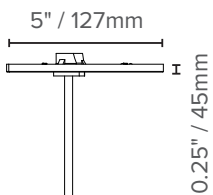

CANOPY INFORMATION

Please note power cord and canopy will always be supplied in black unless specified otherwise.

PRODUCT	SIZE	OUTPUT	UNIVERSAL (UNV)			GLOBAL (G)	
			RD	CD	E26	RD	E27
LX-HI	ALL SIZES	D	SA5	CD5	SA5	SB1	SB1

SA5