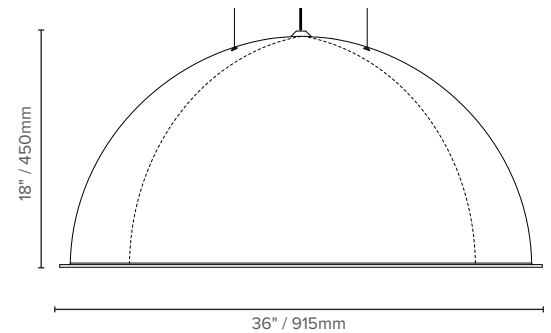

## SIZE AND OUTPUT

	MEDIUM	LARGE
Lumen Output	2683 lm	5133 lm
Wattage	26.9 W	48.3 W
Efficacy	99.8 lm/W	106.3 lm/W
CRI	90+	
CCT	3000, 3500, 4000 K	
UGR	<19	

MEDIUM (M)

LARGE (L)