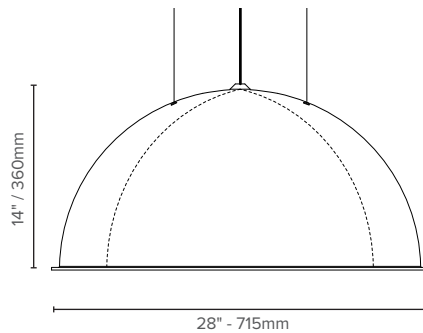

## SIZE AND OUTPUT

	MEDIUM	LARGE
Lumen Output	2683 lm	5133 lm
Wattage	26.9 W	48.3 W
Efficacy	99.8 lm/W	106.3 lm/W
CRI	90+	
CCT	3000, 3500, 4000 K	
UGR	<19	

MEDIUM (M)

LARGE (L)