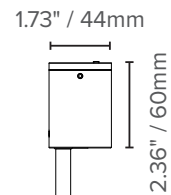

SB1

Luxbox reserves the right to change the specification, material and colors at any time without notice. Standard warranty terms and conditions apply. All rights reserved © All dimensions and values on specification sheet are nominal. Colors are subject to lead times and variations across batches. Birdcage Hemii product code LX-BC-HI. September 2024. LX-Hemii-Spec-Sheet v5.4

LUXBOX USA INC × (P)+1 (415) 871 0448 × USA@LUXBOX.COM
LUXBOX PTY LTD × (P)+61 7 3257 2822 × INFO@LUXBOX.COM
WWW.LUXBOX.COM