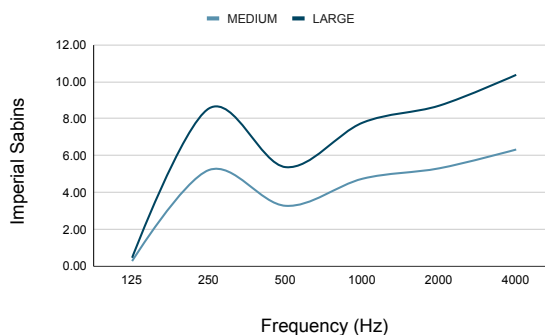

IMPERIAL SABINS

Frequency (Hz)	Sound Absorption Coefficient	MEDIUM (M)	LARGE (L)
125	0.03	0.28	0.46
250	0.64	5.22	8.55
500	0.40	3.28	5.37
1000	0.58	4.75	7.78
2000	0.65	5.31	8.71
4000	0.78	6.33	10.38