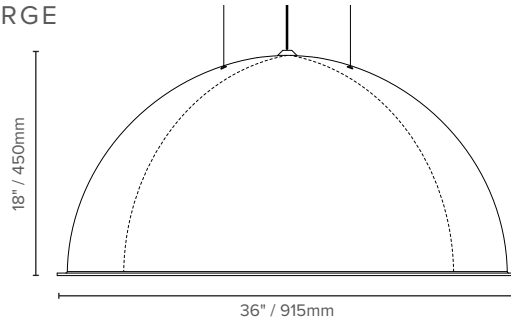

## PRODUCT DIMENSIONS

MEDIUM

LARGE

PCD = 12.5" / 317.5mm  
3 points equally spaced at 120°

Power Cable centered with fixture

PCD = 12.5" / 317.5mm  
3 points equally spaced at 120°