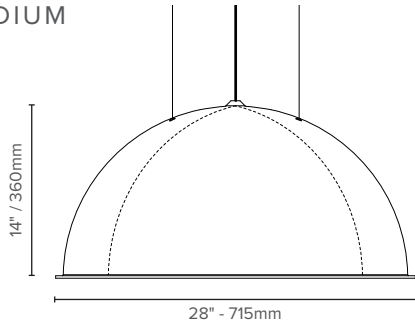

## PRODUCT DIMENSIONS

MEDIUM

LARGE

PCD = 12.5" / 317.5mm  
3 points equally spaced at 120°

Power Cable centered with fixture

PCD = 12.5" / 317.5mm  
3 points equally spaced at 120°