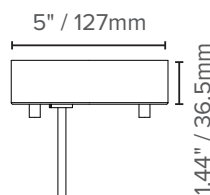

BIRDCAGE

HEMII (LX-HI)

TYPE: LX-HI-

PRODUCT DIMENSIONS

MEDIUM

LARGE

PCD = 12.5" / 317.5mm
3 points equally spaced at 120°

Power Cable centered with fixture

PCD = 12.5" / 317.5mm
3 points equally spaced at 120°

CANOPY INFORMATION

Please note power cord and canopy will always be supplied in black unless specified otherwise.

PRODUCT	SIZE	OUTPUT	UNIVERSAL (UNV)			GLOBAL (G)	
			RD	CD	E26	RD	E27
LX-HI	ALL SIZES	D	SA5	CD5	SA5	SB1	SB1

SA5

CD5

SB1

Luxbox reserves the right to change the specification, material and colors at any time without notice. Standard warranty terms and conditions apply. All rights reserved © All dimensions and values on specification sheet are nominal. Colors are subject to lead times and variations across batches. Birdcage Hemii product code LX-BC-HI. September 2024. LX-Hemii-Spec-Sheet v5.4

LUXBOX USA INC × (P)+1 (415) 871 0448 × USA@LUXBOX.COM
LUXBOX PTY LTD × (P)+61 7 3257 2822 × INFO@LUXBOX.COM
WWW.LUXBOX.COM