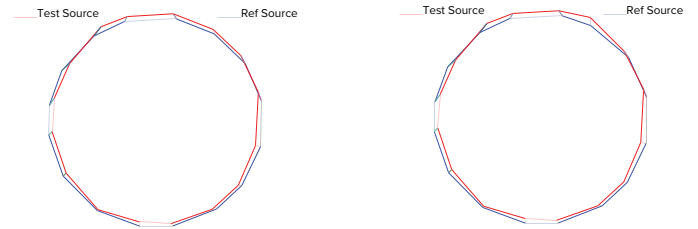

## TM-30METRICS

Fidelity Index (Rf): Average similarity to the reference source for all colors  
 Gamut Index (Rg): Average change in chroma for all colors

	MEDIUM	LARGE
Rf (Fidelity Index)	89	88
Rg (Gamut Index)	99	97

## COLOR VECTOR GRAPHIC

MEDIUM

LARGE