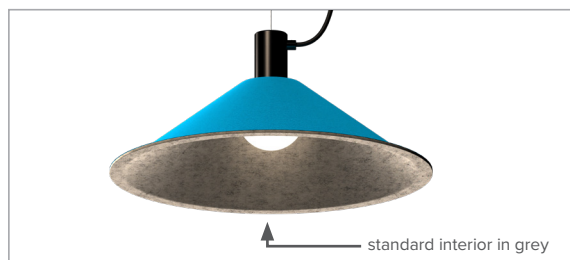

SIZE AND OUTPUT

MEDIUM (M)