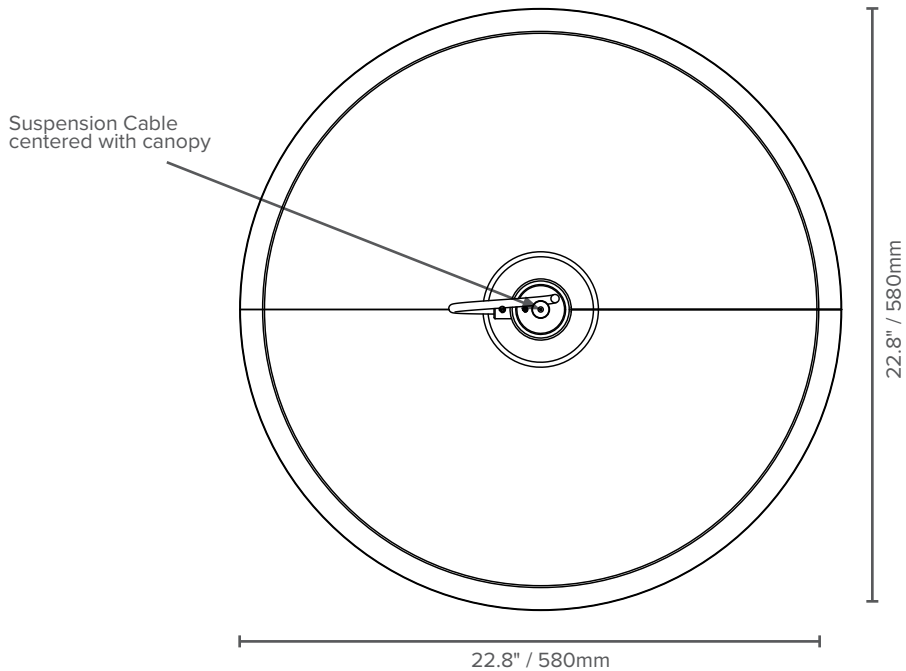

### PRODUCT DIMENSIONS

MEDIUM (M)

Luxxbox reserves the right to change the specification, material and colors at any time without notice. Standard warranty terms and conditions apply. All rights reserved © All dimensions and values on specification sheet are nominal. October 2024. LX-Sierra-Spec-Sheet-v1.2