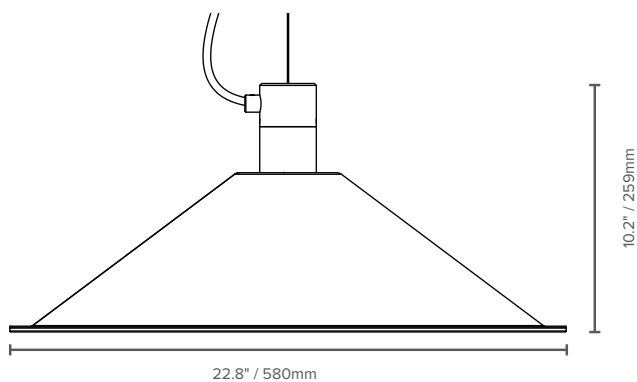

SIZE AND OUTPUT

MEDIUM (M)