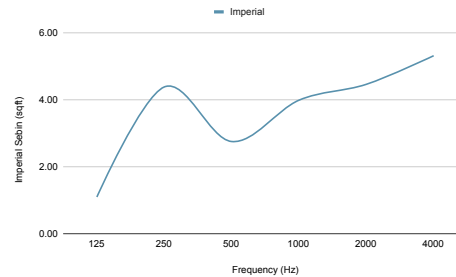

PRODUCT ACOUSTIC PROPERTIES

Testing and post analysis procedures were carried out in accordance with the references detailed below:

AS ISO 354-2006 (R2016)	Acoustics—Measurement of sound absorption in a reverberation room
AS ISO 11654—2002	Rating of sound absorption—Materials and systems
ASTM C423-17	Standard Test Method for Sound Absorption and Sound Absorption Coefficients by the Reverberation Room Method
ASTM E795-16	Standard Practices for Mounting Test Specimens During Sound Absorption Tests
ISO 20189	Screens, furniture and single objects intended for interior use – Rating of sound absorption and sound reduction of elements based on laboratory measurements.

Below you'll find the data for both sizes of this product in Imperial and Metric units. Please note we only tested the Medium size of this product. The data for the Small size has been extrapolated from the results obtained in the testing of the Medium size pendant.

IMPERIAL SABINS

Frequency (Hz)	Sound Absorption Coefficient	MEDIUM (M)
125	0.16	1.10
250	0.64	4.39
500	0.40	2.76
1000	0.58	3.99
2000	0.65	4.47
4000	0.78	5.32