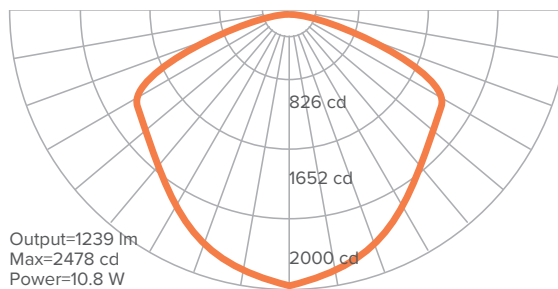

## SIZE AND OUTPUT

MEDIUM (M)

## LUMINOUS INTENSITY DISTRIBUTION

MEDIUM (M)

	MEDIUM
Delivered Lumen Output	1239 lm
Wattage	10.8 W
Efficacy	114.5 lm/W
UGR	<12.7
CRI	90+
CCT	3000, 3500, 4000 K
Weight	4.2 lbs / 1.9 Kg