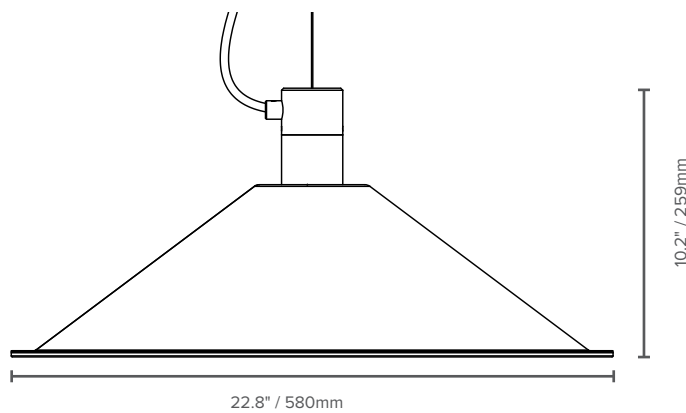

### PRODUCT DIMENSIONS

MEDIUM (M)

Luxxbox reserves the right to change the specification, material and colors at any time without notice. Standard warranty terms and conditions apply. All rights reserved © All dimensions and values on specification sheet are nominal. October 2024. LX-Sierra-Spec-Sheet-v1.2