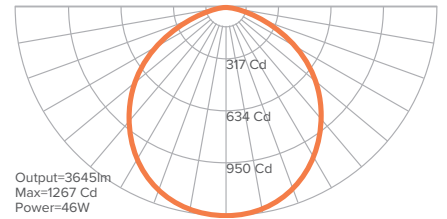

OPTIONAL EXTRAS

Additional options available upon request:

- 0.1% dimming option
- POE
- Bluetooth controller (US & EU only)
- Tunable White output
- White canopy and power cord

SIZE, OUTPUT AND WEIGHT

Output	SMALL			MEDIUM			LARGE		
	Delivered Lumens	Wattage	Efficacy	Delivered Lumens	Wattage	Efficacy	Delivered Lumens	Wattage	Efficacy
Direct OR Indirect	1682lm	23W	73 lm/W	2471lm	34W	73 lm/W	3645lm	46W	79 lm/W
Direct AND Indirect	3364lm	46W	73 lm/W	4942lm	68W	73 lm/W	7290lm	92W	79 lm/W
Weight	8.8 lbs/4 Kg (D) 10.6 lbs/4.8 Kg (DI)			13.9 lbs/6.3 Kg (D) 17.6 lbs/8.0 Kg (DI)			20.7 lbs/9.4 Kg (D) 27.8 lbs/12.6 Kg (DI)		

LUXXBOX USA INC × (P)+1 (415) 871 0448 × USA@LUXXBOX.COM
 LUXXBOX PTY LTD × (P)+61 7 3257 2822 × INFO@LUXXBOX.COM
 WWW.LUXXBOX.COM

VAPOR ECHO RECTILINEAR (LX-VER)

TYPE:

PHOTOMETRICS

Option	SMALL		MEDIUM		LARGE	
	Direct OR Indirect	Direct AND Indirect	Direct OR Indirect	Direct AND Indirect	Direct OR Indirect	Direct AND Indirect
Total Lumens Delivered	1682lm	3364lm	2471lm	4942lm	3645lm	7290lm
Wattage	23W	46W	34W	68W	46W	92W
Efficacy	73 lm/W					
CRI	90+					
CCT	3000-3500-4000 K					
UGR	<19					

LUMINOUS INTENSITY DISTRIBUTION

SMALL

MEDIUM

LARGE

DIRECT

DIRECT

DIRECT

DIRECT-INDIRECT