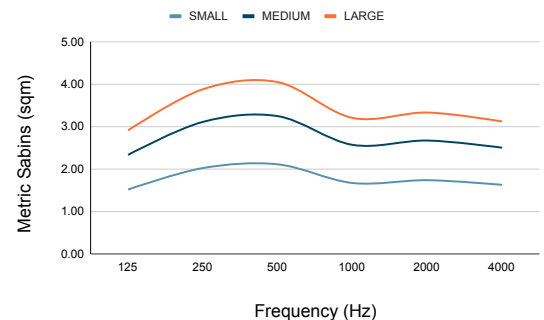

METRIC SABINS	Frequency (Hz)	Sound Absorption Coefficient	SMALL (S)	MEDIUM (M)	LARGE (L)
	125	0.69	1.52	2.33	2.91
	250	0.92	2.02	3.11	3.88
	500	0.96	2.11	3.24	4.05
	1000	0.76	1.67	2.57	3.20
	2000	0.79	1.74	2.67	3.33
	4000	0.74	1.63	2.50	3.12

The Sabin data shown above is in accordance with the latest International Standards for the rating of sound absorption and reduction. This is different from the classic methodology, which includes the calculation of the Noise Reduction Coefficient (NRC), the Sound Absorption Average (SAA), the Weighted Sound Absorption Coefficient (α_w) and the Sound Absorption Class (SAC). However, to make it easier to compare against other products, we are including that information on the table on the right, which was calculated using the Horizontal Floor Area method. Fully detailed test reports are available upon request.

NRC	0.90
SAA	0.90
α_w	0.80 (MH)

Luxxbox reserves the right to change the specification, material and colours at any time without notice. Standard warranty terms and conditions apply. All rights reserved © All dimensions and values on specification sheet are nominal. October 2024. LX-Vapor-Echo-Rectilinear-Mk2 v7.00

LUXXBOX USA INC × (P)+1 (415) 871 0448 × USA@LUXXBOX.COM
LUXXBOX PTY LTD × (P)+61 7 3257 2822 × INFO@LUXXBOX.COM
WWW.LUXXBOX.COM