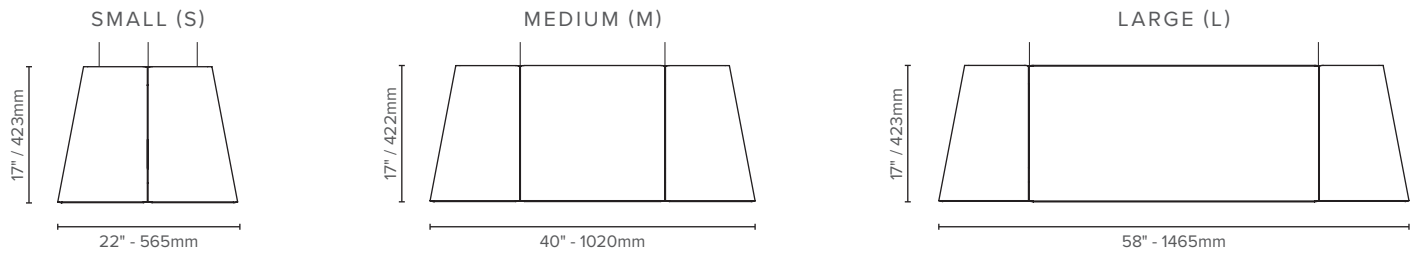

VAPOR ECHO RECTILINEAR (LX-VER)

TYPE:

KEY FEATURES

- Highly effective noise absorption
- 3 sizes and a wide range of colors
- High performance dimmable LED light source (Direct) and optional upwards wash dimmable LED lighting (Indirect)
- UGR<19
- Height adjustable 9' / 3m suspension cables and Black woven power cable
- IES photometric files available
- L70 lifetime rating of 50,000 hours
- Can be mounted flush to ceiling

OPTIONAL EXTRAS

Additional options available upon request:

- 0.1% dimming option
- POE
- Bluetooth controller (US & EU only)
- Tunable White output
- White canopy and power cord

SIZE, OUTPUT AND WEIGHT

Output	SMALL			MEDIUM			LARGE		
	Delivered Lumens	Wattage	Efficacy	Delivered Lumens	Wattage	Efficacy	Delivered Lumens	Wattage	Efficacy
Direct OR Indirect	1682lm	23W	73 lm/W	2471lm	34W	73 lm/W	3645lm	46W	79 lm/W
Direct AND Indirect	3364lm	46W	73 lm/W	4942lm	68W	73 lm/W	7290lm	92W	79 lm/W
Weight	8.8 lbs/4 Kg (D) 10.6 lbs/4.8 Kg (DI)			13.9 lbs/6.3 Kg (D) 17.6 lbs/8.0 Kg (DI)			20.7 lbs/9.4 Kg (D) 27.8 lbs/12.6 Kg (DI)		