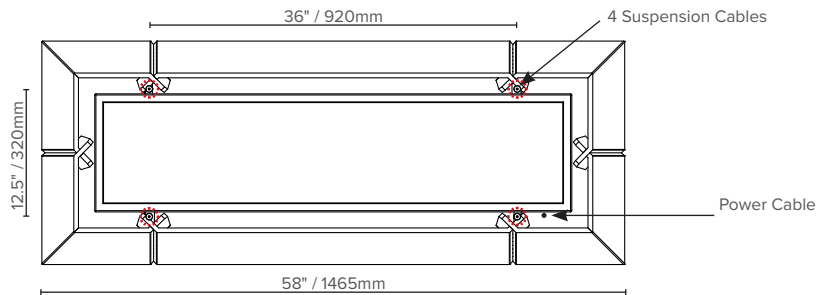

LARGE

Luxbox reserves the right to change the specification, material and colours at any time without notice. Standard warranty terms and conditions apply. All rights reserved © All dimensions and values on specification sheet are nominal. October 2024. LX-Vapor-Echo-Rectilinear-Mk2 v7.00

LUXBOX USA INC × (P)+1 (415) 871 0448 × USA@LUXBOX.COM
LUXBOX PTY LTD × (P)+61 7 3257 2822 × INFO@LUXBOX.COM
WWW.LUXBOX.COM