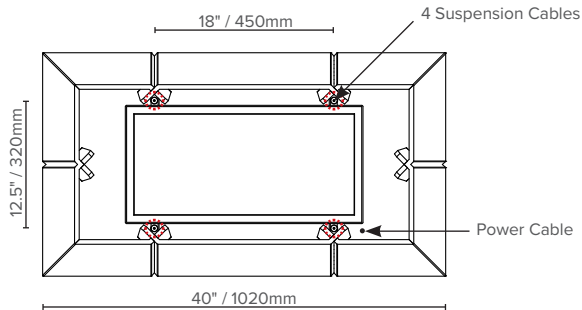

VAPOR ECHO RECTILINEAR (LX-VER)

TYPE:

PRODUCT DIMENSIONS

TOP VIEWS

SIDE VIEW

SMALL

MEDIUM

LARGE

Luxbox reserves the right to change the specification, material and colours at any time without notice. Standard warranty terms and conditions apply. All rights reserved © All dimensions and values on specification sheet are nominal. October 2024. LX-Vapor-Echo-Rectilinear-Mk2 v7.00

LUXBOX USA INC × (P)+1 (415) 871 0448 × USA@LUXBOX.COM
LUXBOX PTY LTD × (P)+61 7 3257 2822 × INFO@LUXBOX.COM
WWW.LUXBOX.COM