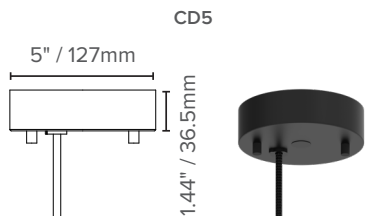

PRODUCT	SIZE	OUTPUT	UNIVERSAL (NORTH AMERICA)		GLOBAL
			RD	CD	RD
LX-VER	SMALL	D / DI	SA5	CD5	SB1
	MEDIUM	D / DI	SA5	CD5	SB1
	LARGE	D / DI	SA5	CD5	SB1

Luxxbox reserves the right to change the specification, material and colours at any time without notice. Standard warranty terms and conditions apply. All rights reserved © All dimensions and values on specification sheet are nominal. October 2024. LX-Vapor-Echo-Rectilinear-Mk2 v7.00