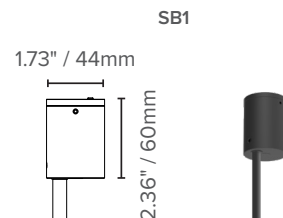

PRODUCT	SIZE	OUTPUT	UNIVERSAL (NORTH AMERICA)		GLOBAL
			RD	CD	RD
LX-VER	SMALL	D / DI	SA5	CD5	SB1
	MEDIUM	D / DI	SA5	CD5	SB1
	LARGE	D / DI	SA5	CD5	SB1

Luxxbox reserves the right to change the specification, material and colours at any time without notice. Standard warranty terms and conditions apply. All rights reserved © All dimensions and values on specification sheet are nominal. October 2024. LX-Vapor-Echo-Rectilinear-Mk2 v7.00