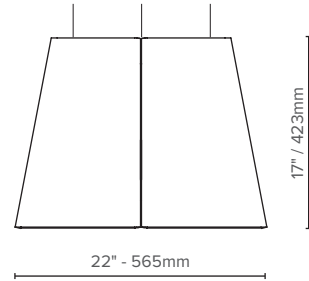

VAPOR ECHO RECTILINEAR (LX-VER)

TYPE:

PRODUCT DIMENSIONS

TOP VIEWS

SIDE VIEW

SMALL

MEDIUM

LARGE

Luxbox reserves the right to change the specification, material and colours at any time without notice. Standard warranty terms and conditions apply. All rights reserved © All dimensions and values on specification sheet are nominal. October 2024. LX-Vapor-Echo-Rectilinear-Mk2 v7.00

LUXBOX USA INC × (P)+1 (415) 871 0448 × USA@LUXBOX.COM
LUXBOX PTY LTD × (P)+61 7 3257 2822 × INFO@LUXBOX.COM
WWW.LUXBOX.COM