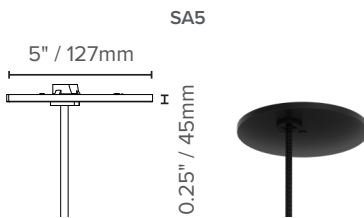

PRODUCT	SIZE	OUTPUT	UNIVERSAL (NORTH AMERICA)		GLOBAL
			RD	CD	RD
LX-VER	SMALL	D / DI	SA5	CD5	SB1
	MEDIUM	D / DI	SA5	CD5	SB1
	LARGE	D / DI	SA5	CD5	SB1

Luxxbox reserves the right to change the specification, material and colours at any time without notice. Standard warranty terms and conditions apply. All rights reserved © All dimensions and values on specification sheet are nominal. October 2024. LX-Vapor-Echo-Rectilinear-Mk2 v7.00