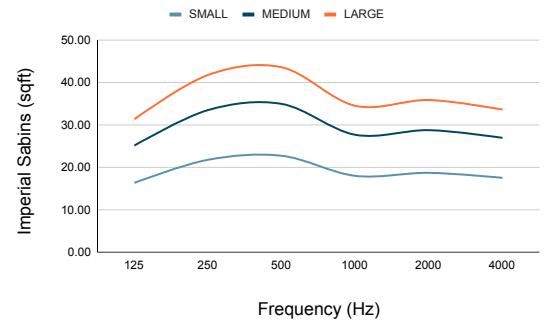

VAPOR ECHO RECTILINEAR (LX-VER)

TYPE:

MATERIAL SPECIFICATIONS

COLOR FASTNESS TO LIGHT:	ISO 105-B02-1994 Rating: 6-7
FIRE TEST:	AS 1530.3 / ISO 9705: Group 1 / GB8624 B1 / ASTM E-84-14 (Class A, FSI:20 - SDI:450) / BS EN13501-1:2007+A1:2009 (B-s1, d0)
ENVIRONMENTAL:	PET achieves GreenTag Certification / GreenRate: Level A
THERMAL TRANSITION:	ASTM C518-2010. R- Value = 0.30 m²K/W
SOUND ABSORPTION:	AS ISO 354 – 2006 / Noise reduction coefficient (NRC) = 0.85
VOC EMISSIONS:	ASTM D5116 Rate: < 0.01 mg/m²/hr (7 days)

Please note some of these certificates will apply to specific colors.

PRODUCT ACOUSTIC PROPERTIES

Testing and post analysis procedures were carried out in accordance with the references detailed below:

AS ISO 354-2006 (R2016)	Acoustics—Measurement of sound absorption in a reverberation room
AS ISO 11654—2002	Rating of sound absorption—Materials and systems
ASTM C423-17	Standard Test Method for Sound Absorption and Sound Absorption Coefficients by the Reverberation Room Method
ASTM E795-16	Standard Practices for Mounting Test Specimens During Sound Absorption Tests
ISO 20189	Screens, furniture and single objects intended for interior use – Rating of sound absorption and sound reduction of elements based on laboratory measurements.

IMPERIAL SABINS	Frequency (Hz)	Sound Absorption Coefficient	SMALL (S)	MEDIUM (M)	LARGE (L)
	125	0.69	16.32	25.10	31.30
	250	0.92	21.76	33.46	41.73
	500	0.96	22.70	34.92	43.54
	1000	0.76	17.97	27.64	34.47
	2000	0.79	18.68	28.73	35.83
	4000	0.74	17.50	26.91	33.57

METRIC SABINS	Frequency (Hz)	Sound Absorption Coefficient	SMALL (S)	MEDIUM (M)	LARGE (L)
	125	0.69	1.52	2.33	2.91
	250	0.92	2.02	3.11	3.88
	500	0.96	2.11	3.24	4.05
	1000	0.76	1.67	2.57	3.20
	2000	0.79	1.74	2.67	3.33
	4000	0.74	1.63	2.50	3.12