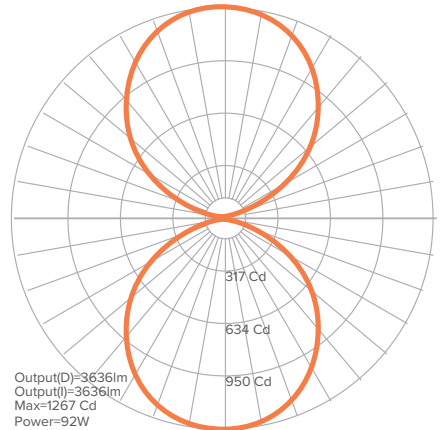

DIRECT-INDIRECT

Luxbox reserves the right to change the specification, material and colours at any time without notice. Standard warranty terms and conditions apply. All rights reserved © All dimensions and values on specification sheet are nominal. October 2024. LX-Vapor-Echo-Rectilinear-Mk2 v7.00

LUXBOX USA INC × (P)+1 (415) 871 0448 × USA@LUXBOX.COM
LUXBOX PTY LTD × (P)+61 7 3257 2822 × INFO@LUXBOX.COM
WWW.LUXBOX.COM