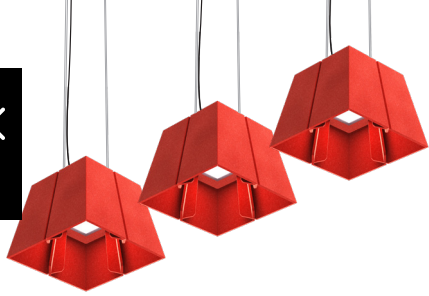

VAPOR ECHO RECTILINEAR (LX-VER)

TYPE:

MATERIAL SPECIFICATIONS

COLOR FASTNESS TO LIGHT:	ISO 105-B02-1994 Rating: 6-7
FIRE TEST:	AS 1530.3 / ISO 9705: Group 1 / GB8624 B1 / ASTM E-84-14 (Class A, FSI:20 - SDI:450) / BS EN13501-1:2007+A1:2009 (B-s1, d0)
ENVIRONMENTAL:	PET achieves GreenTag Certification / GreenRate: Level A
THERMAL TRANSITION:	ASTM C518-2010. R- Value = 0.30 m²K/W
SOUND ABSORPTION:	AS ISO 354 – 2006 / Noise reduction coefficient (NRC) = 0.85
VOC EMISSIONS:	ASTM D5116 Rate: < 0.01 mg/m²/hr (7 days)

Please note some of these certificates will apply to specific colors.

PRODUCT ACOUSTIC PROPERTIES

Testing and post analysis procedures were carried out in accordance with the references detailed below:

AS ISO 354-2006 (R2016)	Acoustics—Measurement of sound absorption in a reverberation room
AS ISO 11654—2002	Rating of sound absorption—Materials and systems
ASTM C423-17	Standard Test Method for Sound Absorption and Sound Absorption Coefficients by the Reverberation Room Method
ASTM E795-16	Standard Practices for Mounting Test Specimens During Sound Absorption Tests
ISO 20189	Screens, furniture and single objects intended for interior use – Rating of sound absorption and sound reduction of elements based on laboratory measurements.

IMPERIAL SABINS	Frequency (Hz)	Sound Absorption Coefficient	SMALL (S)	MEDIUM (M)	LARGE (L)
	125	0.69	16.32	25.10	31.30
	250	0.92	21.76	33.46	41.73
	500	0.96	22.70	34.92	43.54
	1000	0.76	17.97	27.64	34.47
	2000	0.79	18.68	28.73	35.83
	4000	0.74	17.50	26.91	33.57