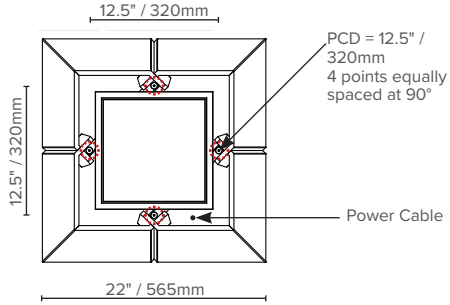

VAPOR ECHO RECTILINEAR (LX-VER)

TYPE:

PRODUCT DIMENSIONS

TOP VIEWS

SIDE VIEW

SMALL

MEDIUM

LARGE

Luxbox reserves the right to change the specification, material and colours at any time without notice. Standard warranty terms and conditions apply. All rights reserved © All dimensions and values on specification sheet are nominal. October 2024. LX-Vapor-Echo-Rectilinear-Mk2 v7.00

LUXBOX USA INC × (P)+1 (415) 871 0448 × USA@LUXBOX.COM
LUXBOX PTY LTD × (P)+61 7 3257 2822 × INFO@LUXBOX.COM
WWW.LUXBOX.COM