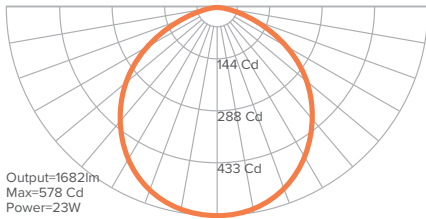

OPTIONAL EXTRAS

Additional options available upon request:

- 0.1% dimming option
- POE
- Bluetooth controller (US & EU only)
- Tunable White output
- White canopy and power cord

SIZE, OUTPUT AND WEIGHT

Output	SMALL			MEDIUM			LARGE		
	Delivered Lumens	Wattage	Efficacy	Delivered Lumens	Wattage	Efficacy	Delivered Lumens	Wattage	Efficacy
Direct OR Indirect	1682lm	23W	73 lm/W	2471lm	34W	73 lm/W	3645lm	46W	79 lm/W
Direct AND Indirect	3364lm	46W	73 lm/W	4942lm	68W	73 lm/W	7290lm	92W	79 lm/W
Weight	8.8 lbs/4 Kg (D) 10.6 lbs/4.8 Kg (DI)			13.9 lbs/6.3 Kg (D) 17.6 lbs/8.0 Kg (DI)			20.7 lbs/9.4 Kg (D) 27.8 lbs/12.6 Kg (DI)		

LUXXBOX USA INC × (P)+1 (415) 871 0448 × USA@LUXXBOX.COM
 LUXXBOX PTY LTD × (P)+61 7 3257 2822 × INFO@LUXXBOX.COM
 WWW.LUXXBOX.COM

VAPOR ECHO RECTILINEAR (LX-VER)

TYPE:

PHOTOMETRICS

Option	SMALL		MEDIUM		LARGE	
	Direct OR Indirect	Direct AND Indirect	Direct OR Indirect	Direct AND Indirect	Direct OR Indirect	Direct AND Indirect
Total Lumens Delivered	1682lm	3364lm	2471lm	4942lm	3645lm	7290lm
Wattage	23W	46W	34W	68W	46W	92W
Efficacy	73 lm/W					
CRI	90+					
CCT	3000-3500-4000 K					
UGR	<19					

LUMINOUS INTENSITY DISTRIBUTION

SMALL

MEDIUM

LARGE

DIRECT

DIRECT

DIRECT

DIRECT-INDIRECT