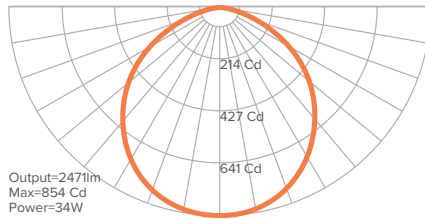

OPTIONAL EXTRAS

Additional options available upon request:

- 0.1% dimming option
- POE
- Bluetooth controller (US & EU only)
- Tunable White output
- White canopy and power cord

SIZE, OUTPUT AND WEIGHT

Output	SMALL			MEDIUM			LARGE		
	Delivered Lumens	Wattage	Efficacy	Delivered Lumens	Wattage	Efficacy	Delivered Lumens	Wattage	Efficacy
Direct OR Indirect	1682lm	23W	73 lm/W	2471lm	34W	73 lm/W	3645lm	46W	79 lm/W
Direct AND Indirect	3364lm	46W	73 lm/W	4942lm	68W	73 lm/W	7290lm	92W	79 lm/W
Weight	8.8 lbs/4 Kg (D) 10.6 lbs/4.8 Kg (DI)			13.9 lbs/6.3 Kg (D) 17.6 lbs/8.0 Kg (DI)			20.7 lbs/9.4 Kg (D) 27.8 lbs/12.6 Kg (DI)		

LUXXBOX USA INC × (P)+1 (415) 871 0448 × USA@LUXXBOX.COM
 LUXXBOX PTY LTD × (P)+61 7 3257 2822 × INFO@LUXXBOX.COM
 WWW.LUXXBOX.COM

VAPOR ECHO RECTILINEAR (LX-VER)

TYPE:

PHOTOMETRICS

Option	SMALL		MEDIUM		LARGE	
	Direct OR Indirect	Direct AND Indirect	Direct OR Indirect	Direct AND Indirect	Direct OR Indirect	Direct AND Indirect
Total Lumens Delivered	1682lm	3364lm	2471lm	4942lm	3645lm	7290lm
Wattage	23W	46W	34W	68W	46W	92W
Efficacy	73 lm/W					
CRI	90+					
CCT	3000-3500-4000 K					
UGR	<19					

LUMINOUS INTENSITY DISTRIBUTION

SMALL

MEDIUM

LARGE

DIRECT

DIRECT

DIRECT

DIRECT-INDIRECT